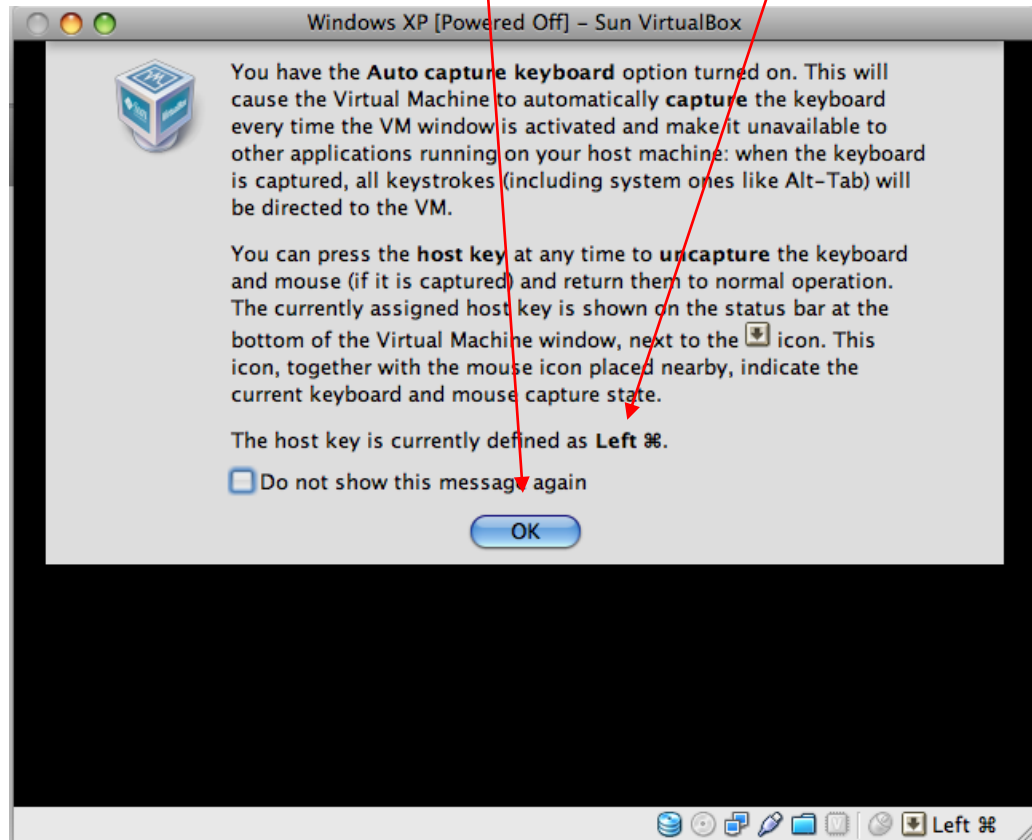

NOTE: GradeQuick works only on Brent wired network.

1. Click Virtual Box from the dock

2. Sun Virtual Box. Check if Windows XP is highlighted. Click start

3. Windows XP [power off] – Sun Virtual Box. Click ok. (Take note of the host key. This will be used when you want to go outside virtual box window). Windows XP will boot up.