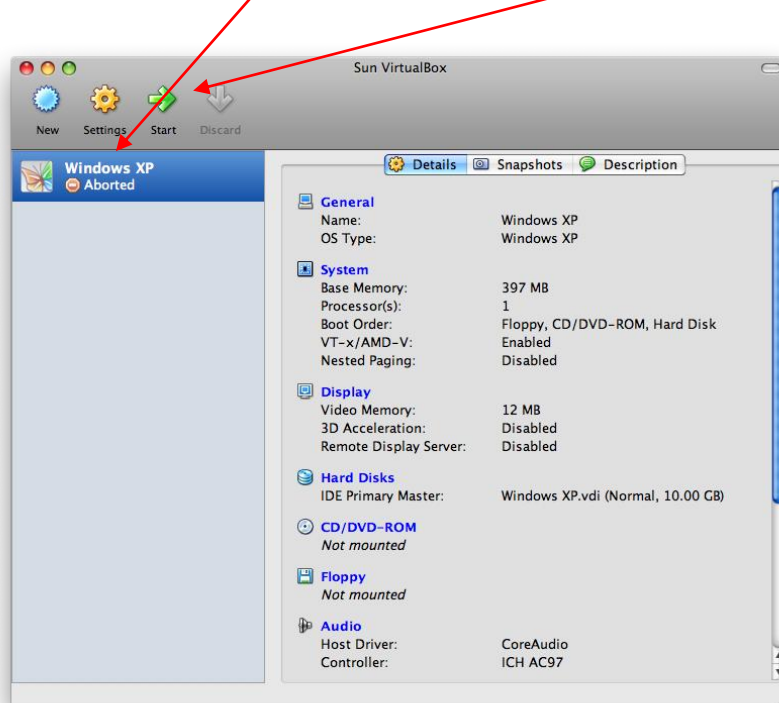

NOTE: GradeQuick works only on Brent wired network.

1. Click Virtual Box from the dock

2. Sun Virtual Box. Check if Windows XP is highlighted. Click start

3. Windows XP [power off] – Sun Virtual Box. Click ok. (Take note of the host key. This will be used when you want to go outside virtual box window). Windows XP will boot up.

4. Windows XP [running] – Sun VirtualBox. Click GradeQuick. When Message dialog pop up appears click capture

5. Windows XP [running] – Sun VirtualBox. Double click GradeQuick icon.

6. Connect to ApplicationServer.BrentScho..... User name field type Brentschool\username and password