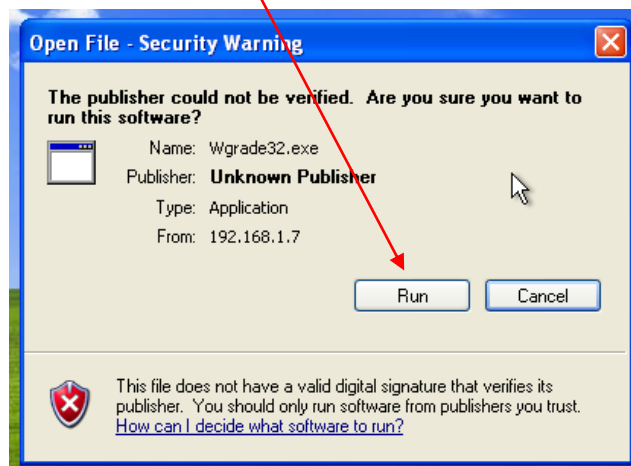

5. Windows XP [running] – Sun VirtualBox. Double click GradeQuick icon.

6. Connect to ApplicationServer.BrentScho..... User name field type Brentschool\username and password

7. Click ok
8. Open File – Security Warning click run