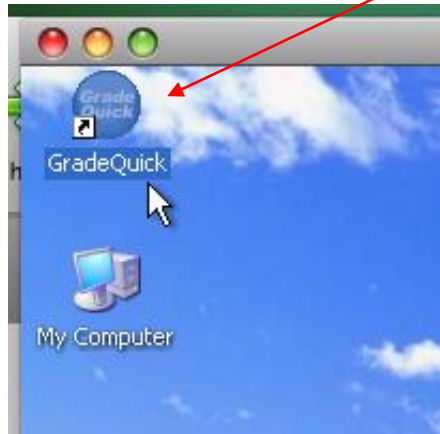

NOTE: GradeQuick works only on Brent wired network.

1. Click Virtual Box from the dock

2. Sun Virtual Box. Check if Windows XP is highlighted. Click start

3. Windows XP [power off] – Sun Virtual Box. Click ok. (Take note of the host key. This will be used when you want to go outside virtual box window). Windows XP will boot up.

4. Windows XP [running] – Sun VirtualBox. Click GradeQuick. When Message dialog pop up appears click capture

5. Windows XP [running] – Sun VirtualBox. Double click GradeQuick icon.

6. Connect to ApplicationServer.BrentScho..... User name field type Brentschool\username and password