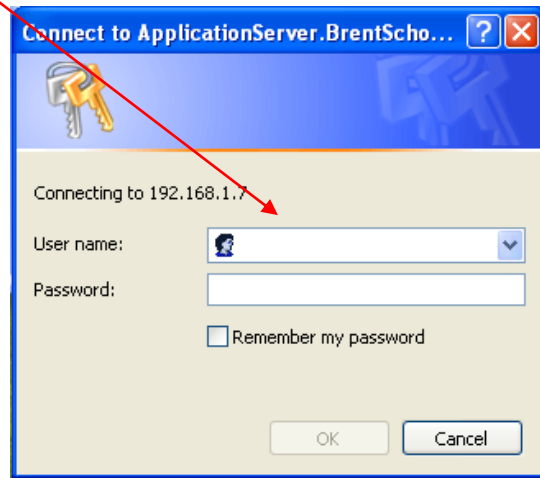

NOTE: GradeQuick works only on Brent wired network.

1. Click Virtual Box from the dock

2. Sun Virtual Box. Check if Windows XP is highlighted. Click start

3. Windows XP [power off] – Sun Virtual Box. Click ok. (Take note of the host key. This will be used when you want to go outside virtual box window). Windows XP will boot up.

4. Windows XP [running] – Sun VirtualBox. Click GradeQuick. When Message dialog pop up appears click capture

5. Windows XP [running] – Sun VirtualBox. Double click GradeQuick icon.

6. Connect to ApplicationServer.BrentScho..... User name field type Brentschool\username and password