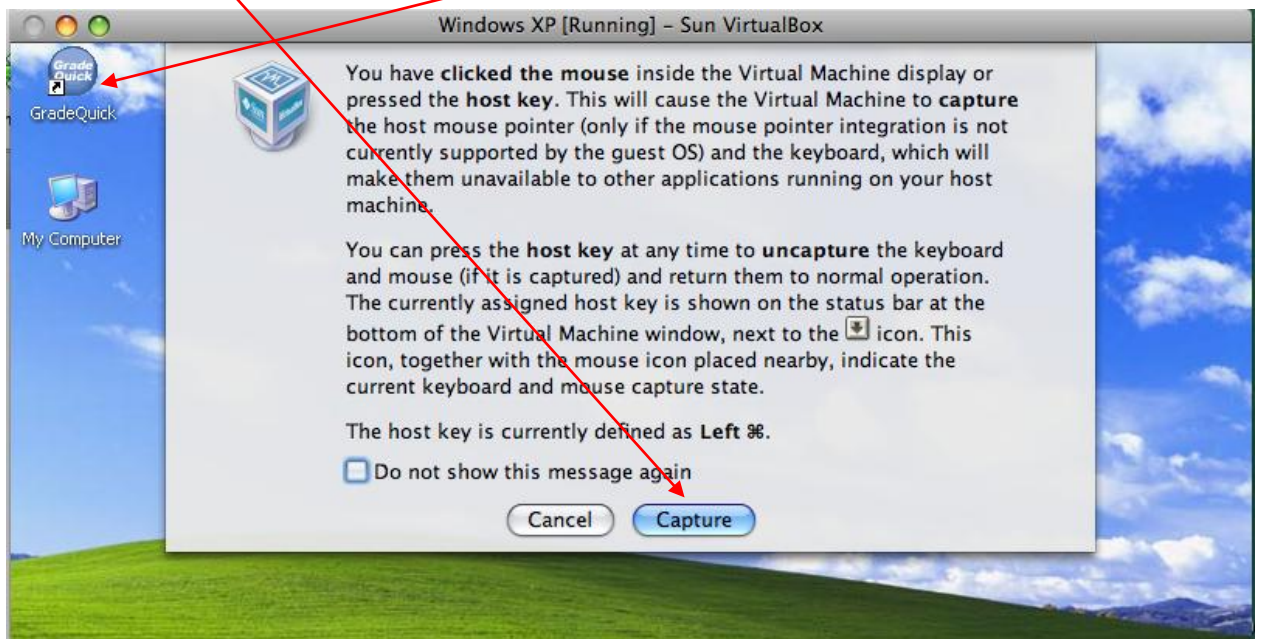

NOTE: GradeQuick works only on Brent wired network.

1. Click Virtual Box from the dock

2. Sun Virtual Box. Check if Windows XP is highlighted. Click start

3. Windows XP [power off] – Sun Virtual Box. Click ok. (Take note of the host key. This will be used when you want to go outside virtual box window). Windows XP will boot up.

4. Windows XP [running] – Sun VirtualBox. Click GradeQuick. When Message dialog pop up appears click capture

5. Windows XP [running] – Sun VirtualBox. Double click GradeQuick icon.

6. Connect to ApplicationServer.BrentScho..... User name field type Brentschool\username and password