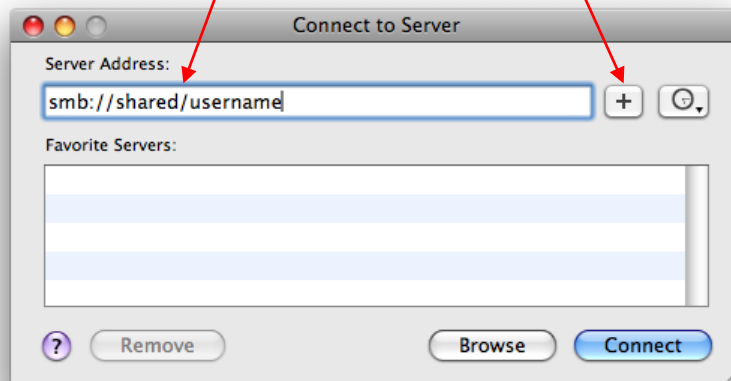

Shared folder on shared Server

1. In finder click Go then Connect to Server...

2. Connect to Server. Type smb://shared/username. Click on plus sign to add this site to your favorite for easy access.

3. Click Connect.