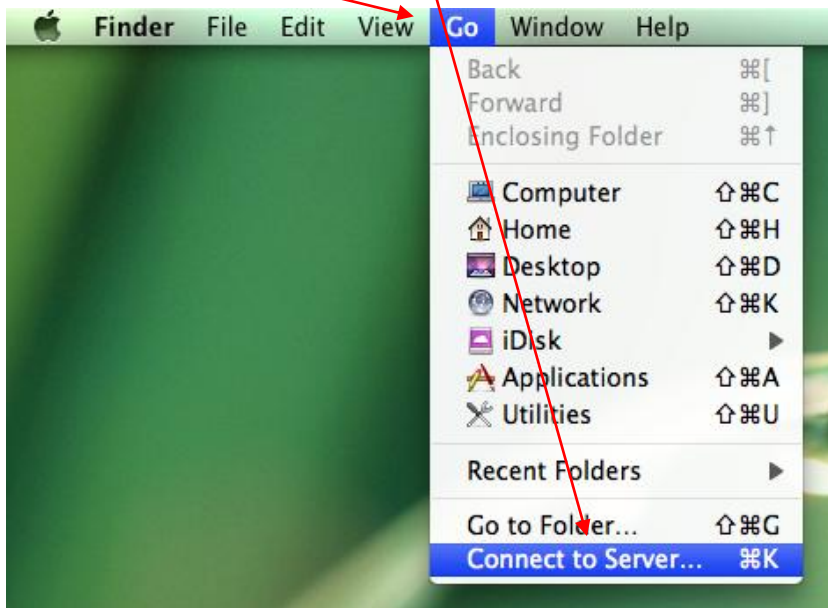

Shared folder on shared Server

1. In finder click Go then Connect to Server...

2. Connect to Server. Type smb://shared/username. Click on plus sign to add this site to your favorite for easy access.

3. Click Connect.